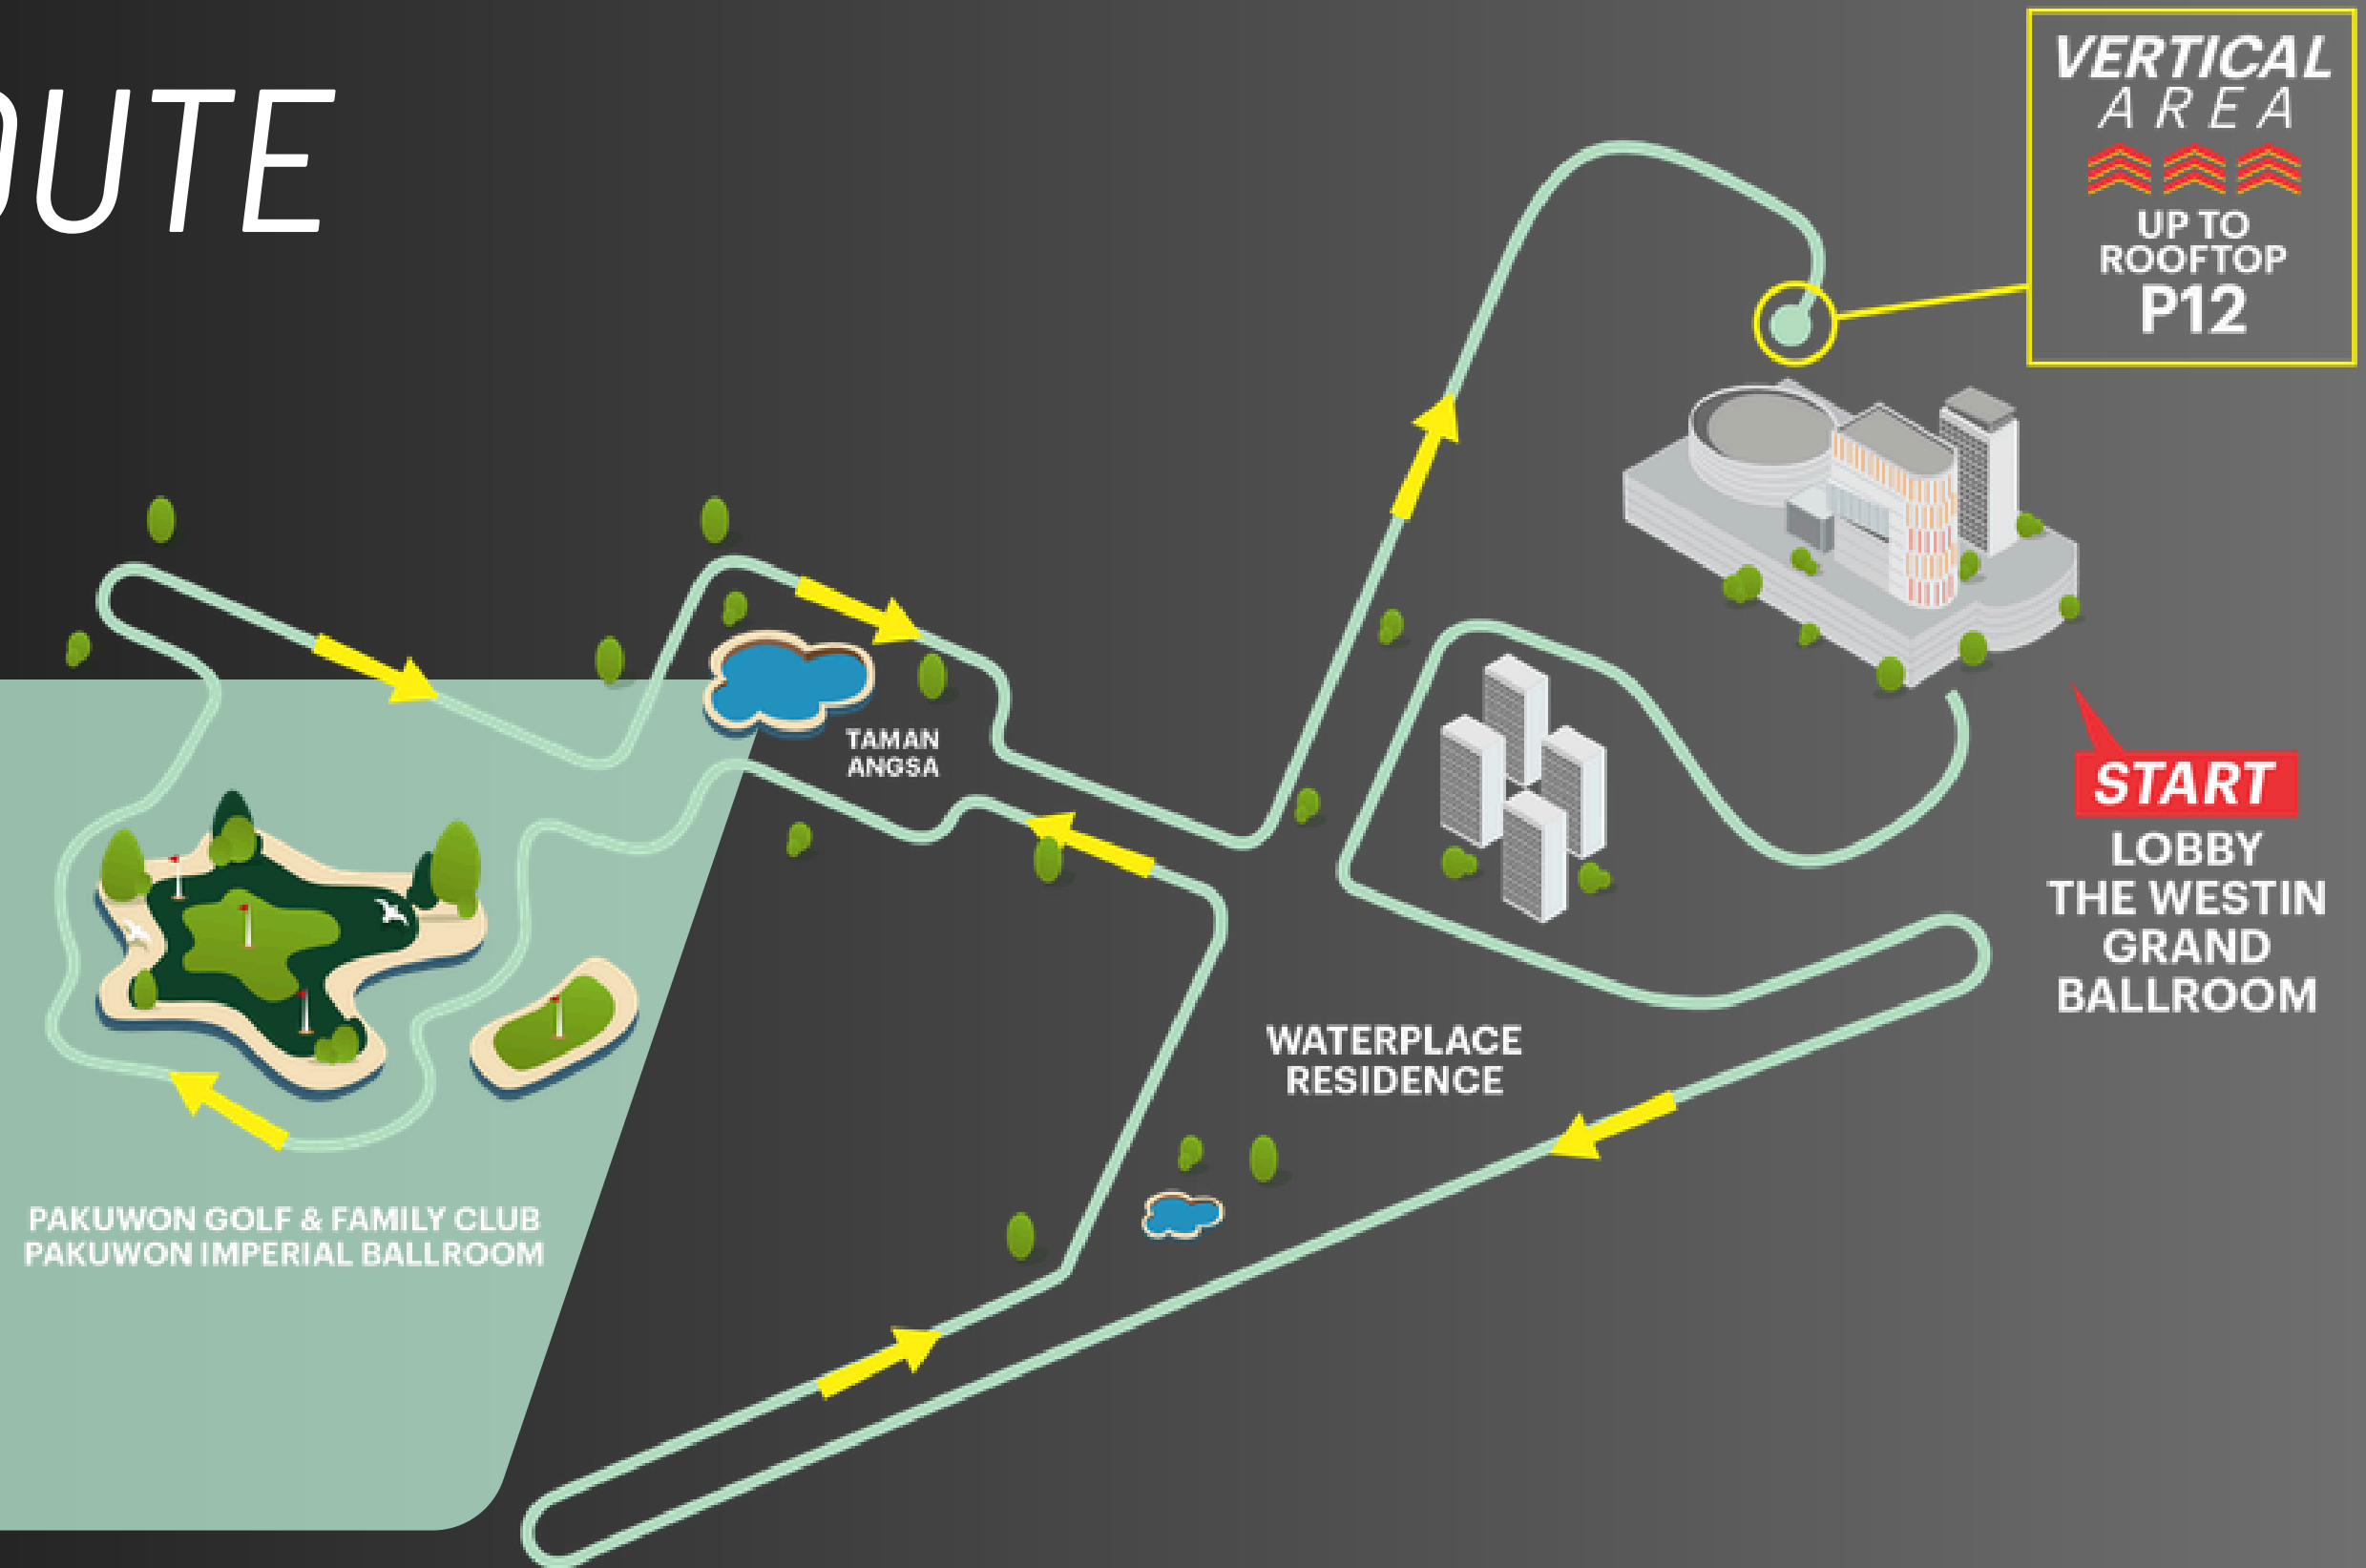

 BIB

 JERSEY

 MEDAL

TRACK ROUTE

10 K TRACK ROUTE

Kombinasi flat track sepanjang 8km dan di akhiri elevasi sepanjang kurang lebih 2km

PODIUM WINNER

Each for male & female participant